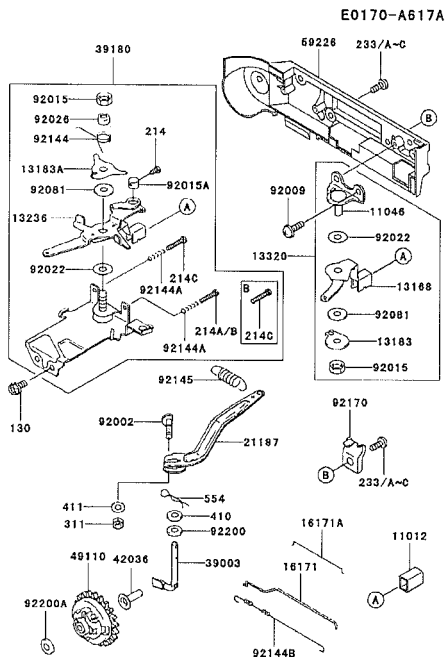

Ref. No.	Part No.	Description	Qty.	Price
	11003	11003-2089 SEAT-VALVE	1	
	11009	11009-2175 GASKET,14.2X19X2	2	
	11009A	11009-2828 GASKET,OIL PUMP	1	
	130	130AA0508 BOLT-FLANGED,5X8	2	
	130A	130BA0620 BOLT-FLANGED,6X20	2	
	13183	13183-2295 PLATE,OIL FILTER	1	
	13183A	13183-2298 PLATE,OIL PUMP	1	
	132	132BA0612 BOLT-FLANGED-SMALL,6X12	6	
	132B	132G0612 BOLT-FLANGED-SMALL,6X12	AR	
	14024	14024-2228 COVER	1	
	16082	16082-2062 PUMP-ASSY-OIL	1	
	16115	16115-2079 CAP-OIL FILLER	2	
	16142	16142-2062 COVER-PUMP	1	
	16154	16154-2054 ROTOR-PUMP,OUT	1	
	49065	49065-2068 FILTER-OIL	1	
	600	600A1000 BALL-STEEL,5/16"	1	
	92055	92055-2063 RING-O	1	
	92055A	92055-2185 RING-O,20MM	2	
	92066A	92066-2253 PLUG,14X12	AR	
	92066B	92066-2211 PLUG	1	
	92066C	92066-2253 PLUG,14X12	2	
	92144	92144-2202 SPRING	1	

Catalog: 99908-2311 | Model: FE290D-CG80 | Year: undefined | Country: undefined | Nickname: FE MOTORS

Ref. No.	Part No.	Description	Qty.	Price
	130	130AA0525 BOLT-FLANGED,5X25	2	
	130A	130BA0610 BOLT-FLANGED,6X10	3	
	13183	13183-2407 PLATE	1	
	14024	14024-2234 COVER	1	
	21160	21160-2051 CAP-ASSY-PLUG	1	
	21171	21171-2207 COIL-ASSY-IGNITION	1	
	21193	21193-2161 FLYWHEEL-ASSY	1	
	26011	26011-2266 WIRE-LEAD	1	
	26011A	26011-2359 WIRE-LEAD	1	
	27010	27010-2066 SWITCH	1	
	314	314BA1600 NUT-HEX-FINE,16MM	1	
	318	318AA0800 NUT-HEX-SMALL,8MM	1	
	464	464H0800 WASHER-TOOTHED,8MM	1	
	510	510A5100 KEY-WOODRUFF	1	
	59041	59041-2082 FAN	1	
	92009	92009-2308 SCREW	1	
	92022	92022-2205 WASHER	1	
	92037	92037-2171 CLAMP	1	
	92059	92059-2011 TUBE,5X6X75	1	
	92070	BPR5ES PLUG-SPARK,BPR5ES (NGK),SOLID	1	
	92071	92071-2008 GROMMET	1	
	92071A	92071-2112 GROMMET	1	
	92071B	92071-2125 GROMMET	1	
	92170	92170-2016 CLAMP	1	
	92170A	92170-2017 CLAMP	1	