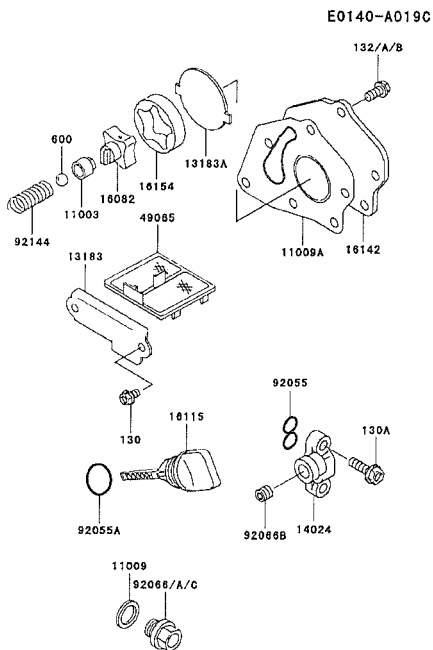

Ref. No.	Part No.	Description	Qty.	Price
11004	11004-2138	GASKET-HEAD	1	
11008A	11008-2158	HEAD-COMP-CYLINDER	1	
11009	11009-2829	GASKET,ROCKER CASE	1	
11022	11022-6001	CASE-ROCKER	1	
11060	11060-2122	GASKET,CRANKCASE COVER	1	
130	130CA0845	BOLT-FLANGED,8X45	6	
130B	130CA0845	BOLT-FLANGED,8X45	AR	
13183	13183-2299	PLATE	1	
16126	16126-2107	VALVE	1	
49002A	49002-2101	GUIDE-VALVE	2	
49015	49015-6147	COVER-CRANKCASE	1	
49120	49120-2217	CRANKCASE-COMP	1	
92004	92004-2083	STUD,6X14	4	
92009	92009-2308	SCREW	1	
92036	92036-023	RING-SNAP	2	
92043	92043-1037	PIN	2	
92043A	92043-1263	PIN	2	
92045	92045-2168	BEARING-BALL,6306JRCM	1	
92049	92049-2097	SEAL-OIL,VC6X10X2.5	1	
92049A	92049-2199	SEAL-OIL	1	
92049B	92049-2220	SEAL-OIL	1	
92055	92055-1343	RING-O	2	
92150	92150-2145	BOLT,6X35	2	
92150A	92150-2252	BOLT,8X45	8	

Ref. No.	Part No.	Description	Qty.	Price
	11003	11003-2089 SEAT-VALVE	1	
	11009	11009-2175 GASKET,14.2X19X2	2	
	11009A	11009-2828 GASKET,OIL PUMP	1	
	130	130AA0508 BOLT-FLANGED,5X8	2	
	130A	130BA0620 BOLT-FLANGED,6X20	2	
	13183	13183-2295 PLATE,OIL FILTER	1	
	13183A	13183-2298 PLATE,OIL PUMP	1	
	132	132BA0612 BOLT-FLANGED-SMALL,6X12	6	
	132B	132G0612 BOLT-FLANGED-SMALL,6X12	AR	
	14024	14024-2228 COVER	1	
	16082	16082-2062 PUMP-ASSY-OIL	1	
	16115	16115-2079 CAP-OIL FILLER	2	
	16142	16142-2062 COVER-PUMP	1	
	16154	16154-2054 ROTOR-PUMP,OUT	1	
	49065	49065-2068 FILTER-OIL	1	
	600	600A1000 BALL-STEEL,5/16"	1	
	92055	92055-2063 RING-O	1	
	92055A	92055-2185 RING-O,20MM	2	
	92066A	92066-2253 PLUG,14X12	AR	
	92066B	92066-2211 PLUG	1	
	92066C	92066-2253 PLUG,14X12	2	
	92144	92144-2202 SPRING	1	