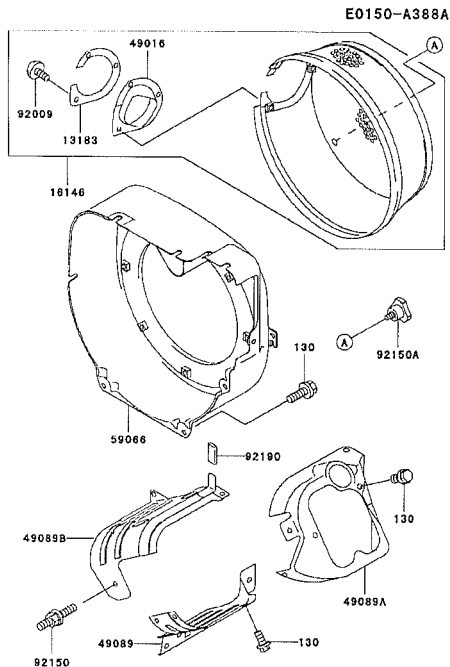

Ref. No.	Part No.	Description	Qty.	Price
11004	11004-2138	GASKET-HEAD	1	
11008A	11008-2158	HEAD-COMP-CYLINDER	1	
11009	11009-2829	GASKET,ROCKER CASE	1	
11022	11022-6001	CASE-ROCKER	1	
11060	11060-2122	GASKET,CRANKCASE COVER	1	
130	130CA0845	BOLT-FLANGED,8X45	6	
130B	130CA0845	BOLT-FLANGED,8X45	AR	
13183	13183-2299	PLATE	1	
16126	16126-2107	VALVE	1	
49002A	49002-2101	GUIDE-VALVE	2	
49015	49015-6147	COVER-CRANKCASE	1	
49120	49120-2217	CRANKCASE-COMP	1	
92004	92004-2083	STUD,6X14	4	
92009	92009-2308	SCREW	1	
92036	92036-023	RING-SNAP	2	
92043	92043-1037	PIN	2	
92043A	92043-1263	PIN	2	
92045	92045-2168	BEARING-BALL,6306JRCM	1	
92049	92049-2097	SEAL-OIL,VC6X10X2.5	1	
92049A	92049-2199	SEAL-OIL	1	
92049B	92049-2220	SEAL-OIL	1	
92055	92055-1343	RING-O	2	
92150	92150-2145	BOLT,6X35	2	
92150A	92150-2252	BOLT,8X45	8	

Ref. No.	Part No.	Description	Qty.	Price
	11003	11003-2089 SEAT-VALVE	1	
	11009	11009-2175 GASKET,14.2X19X2	2	
	11009A	11009-2828 GASKET,OIL PUMP	1	
	130	130AA0508 BOLT-FLANGED,5X8	2	
	130A	130BA0620 BOLT-FLANGED,6X20	2	
	13183	13183-2295 PLATE,OIL FILTER	1	
	13183A	13183-2298 PLATE,OIL PUMP	1	
	132	132BA0612 BOLT-FLANGED-SMALL,6X12	6	
	132B	132G0612 BOLT-FLANGED-SMALL,6X12	AR	
	14024	14024-2228 COVER	1	
	16082	16082-2062 PUMP-ASSY-OIL	1	
	16115	16115-2079 CAP-OIL FILLER	2	
	16142	16142-2062 COVER-PUMP	1	
	16154	16154-2054 ROTOR-PUMP,OUT	1	
	49065	49065-2068 FILTER-OIL	1	
	600	600A1000 BALL-STEEL,5/16"	1	
	92055	92055-2063 RING-O	1	
	92055A	92055-2185 RING-O,20MM	2	
	92066A	92066-2253 PLUG,14X12	AR	
	92066B	92066-2211 PLUG	1	
	92066C	92066-2253 PLUG,14X12	2	
	92144	92144-2202 SPRING	1	